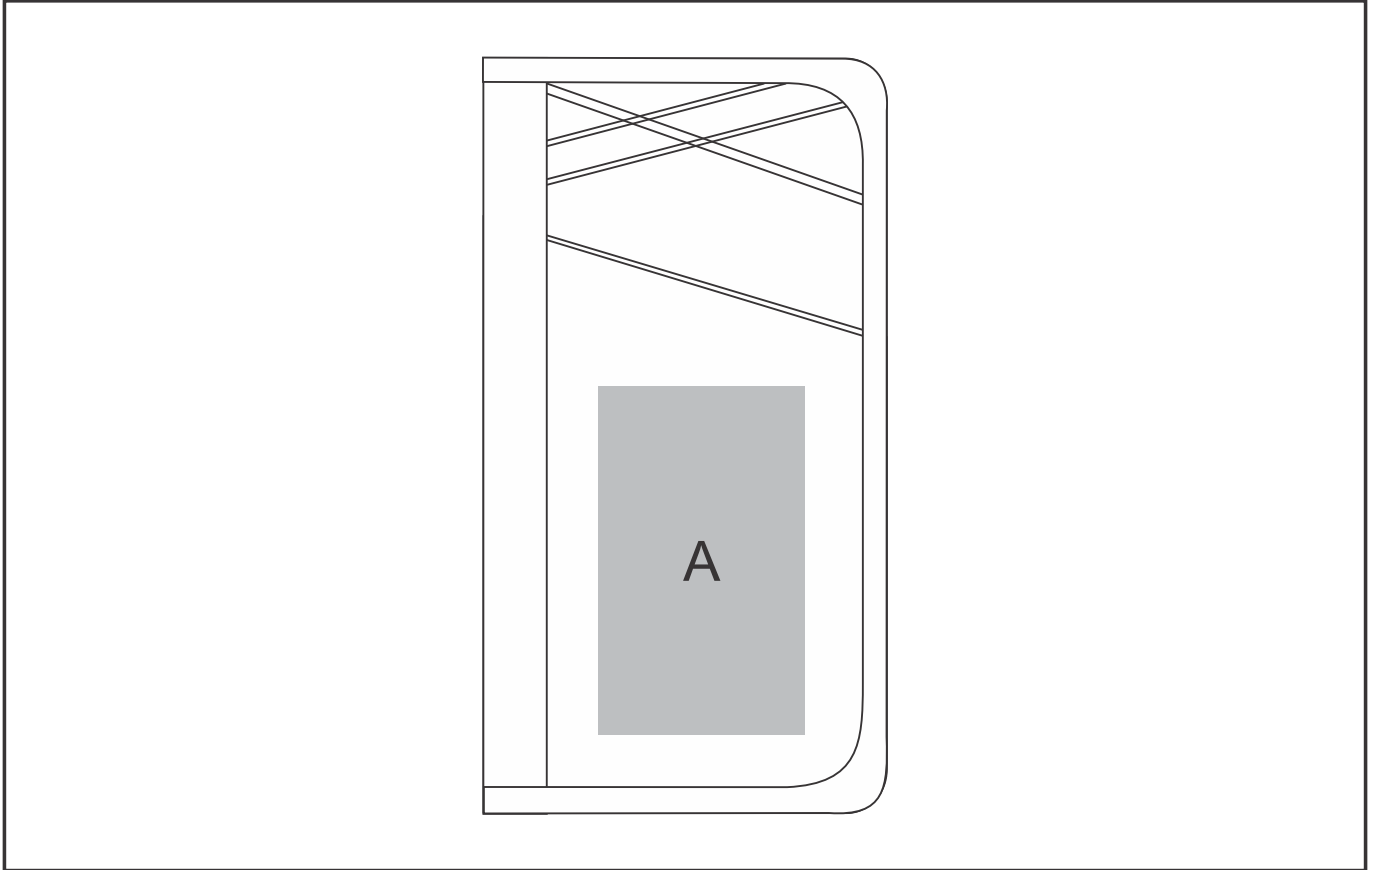

11-008

Elleven Zip-Around Travel Wallet

Need to know:

- Includes 1-Colour, 1-Position Screen Print (setup fee applies)

Branding Options:

Position A

1. Screen Print (SC) - 1 colour
Size: 65mm wide x 110mm high