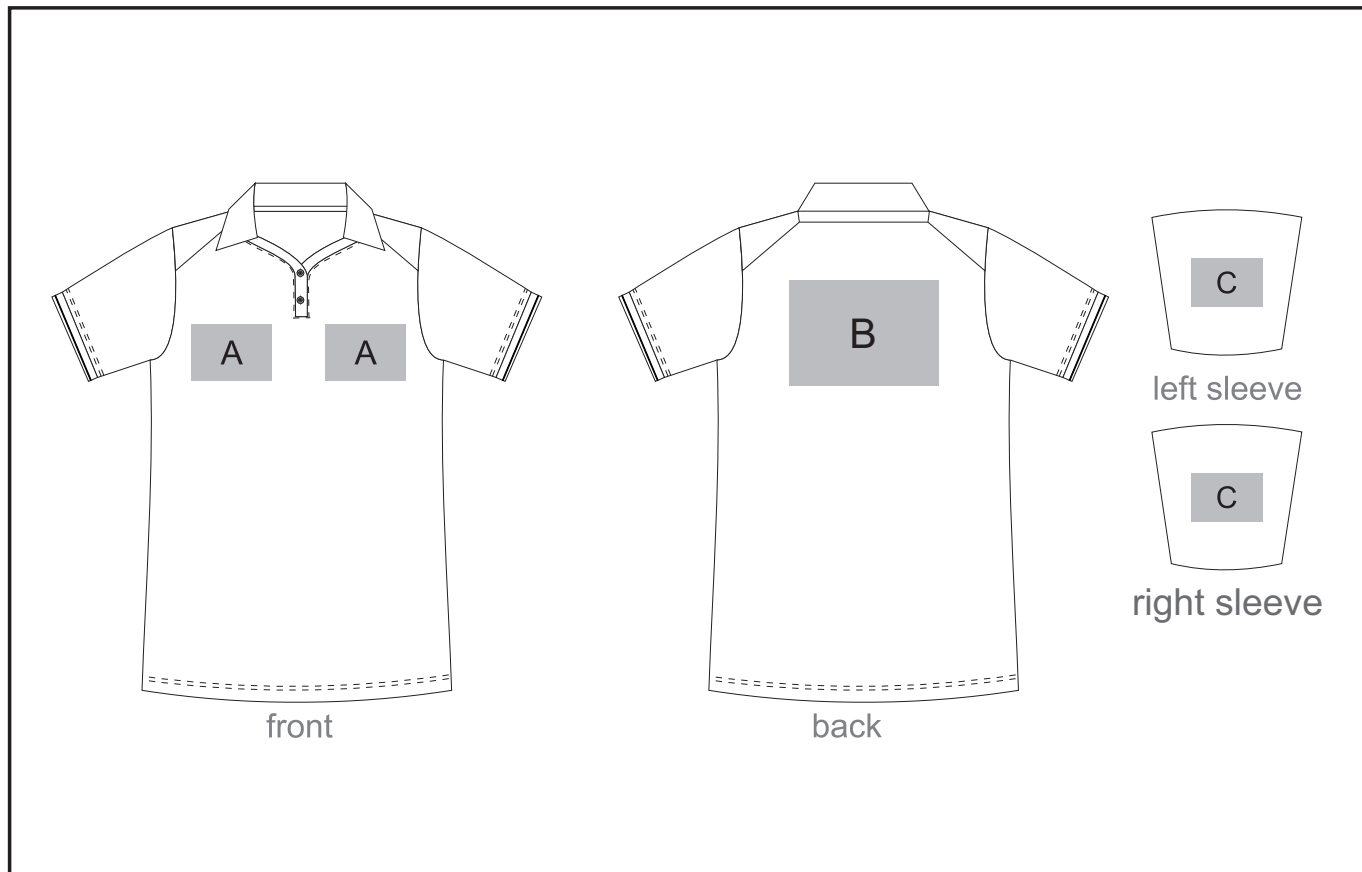

ALT-APM

Apex Gents Golfer

Need to know:

- Includes 1-Position Digital Transfer (setup fee applies)
- **DTC/EMB** inclusive Parameters: Left/Right Chest or Back = 100mm x 100mm

Branding Options:

Position A

1. Embroidery (EMB) - 9 colours
Size: 100mm diameter
2. Screen Print (SA) - 1 colours
Size: 100mm wide x 80mm high
3. Digital Transfer Clothing (DTC) - Full colour
Size: 100mm wide x 100mm high

Position B

1. Embroidery (EMB) - 9 colours
Size: 200mm wide x 200mm high
2. Screen Print (SA) - 1 colours
Size: 260mm wide x 200mm high
3. Digital Transfer Clothing (DTC) - Full colour
Size: 210mm wide x 148mm high

Position C

1. Embroidery (EMB) - 9 colours
Size: 80mm diameter
2. Screen Print (SA) - 1 colours
Size: 60mm wide x 60mm high
3. Digital Transfer Clothing (DTC) - Full colour
Size: 80mm wide x 80mm high