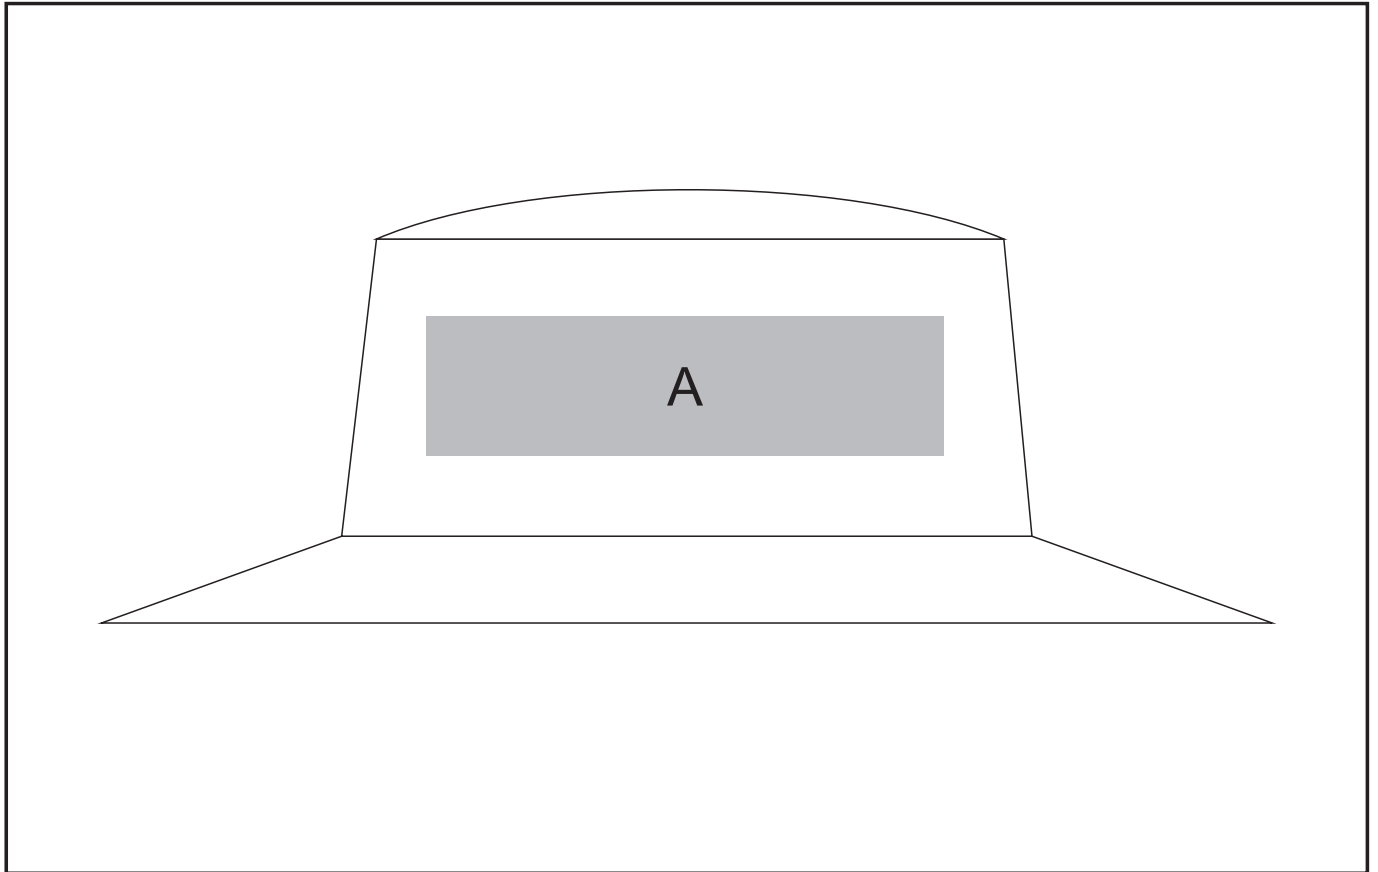

ALT-PTS

Pantsula Hat

Need to know:

- N/A

Branding Options:

Position A

1. Embroidery (EMB) - 9 colours
  Size: 80mm wide x 60mm high
2. Digital Transfer Caps (DTC) - Full colour
  Size: 110mm wide x 55mm high