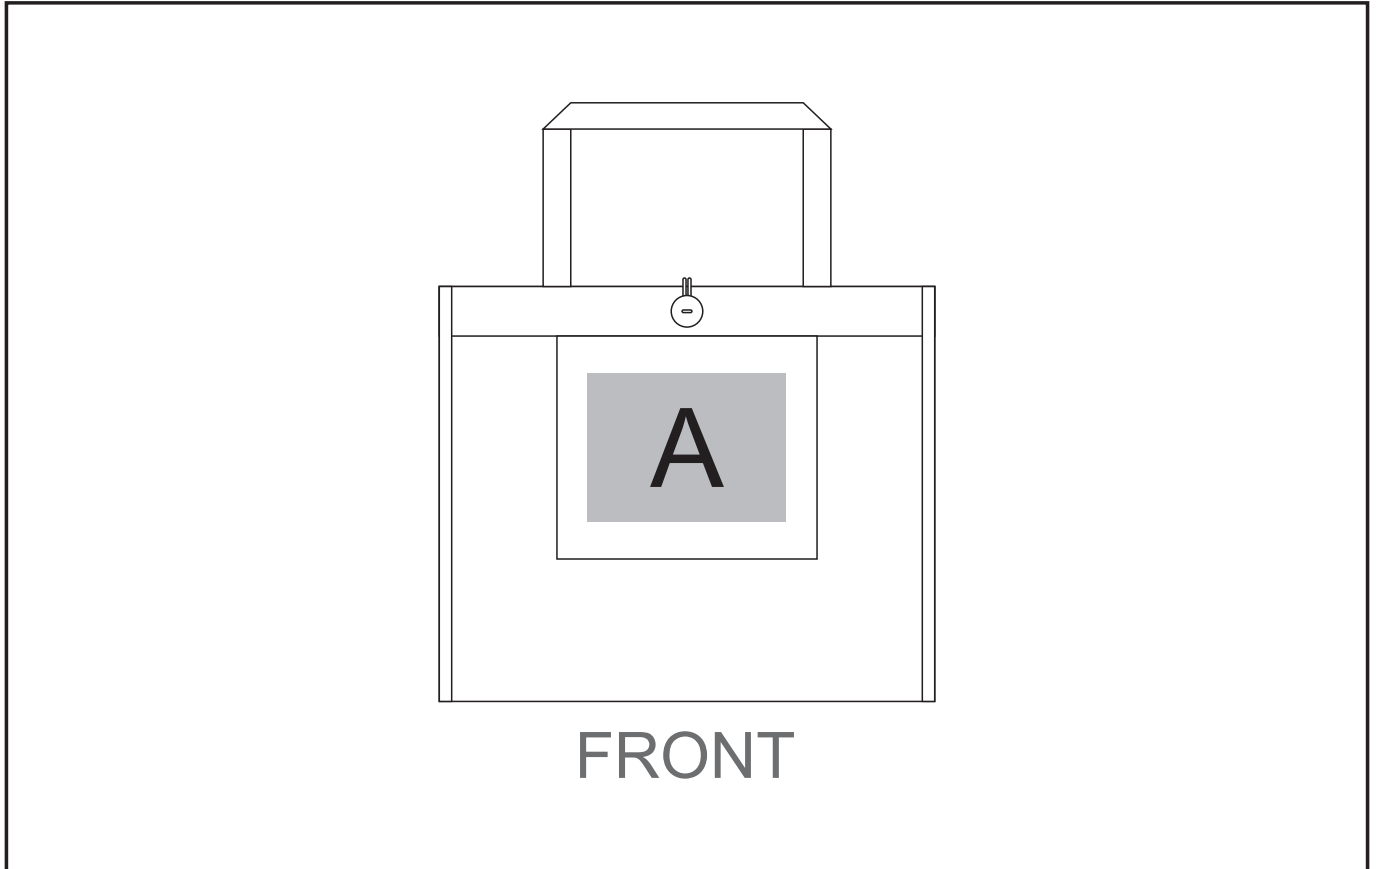

BAG-4693

Okiyo Hikari Jute Tote

Also available in

Check Logo24
guide and t's & c's

Need to know:

- Includes 1-Colour, 1-Position Screen Print (setup fee applies)
- **Texture of item will affect the print.**

Branding Options:

Position A

1. Screen Print (SA) - 1 colour
  Size: 160mm wide x 120mm high
2. Digital Transfer (DTC) - Full Colour
  Size: 160mm wide x 120mm high