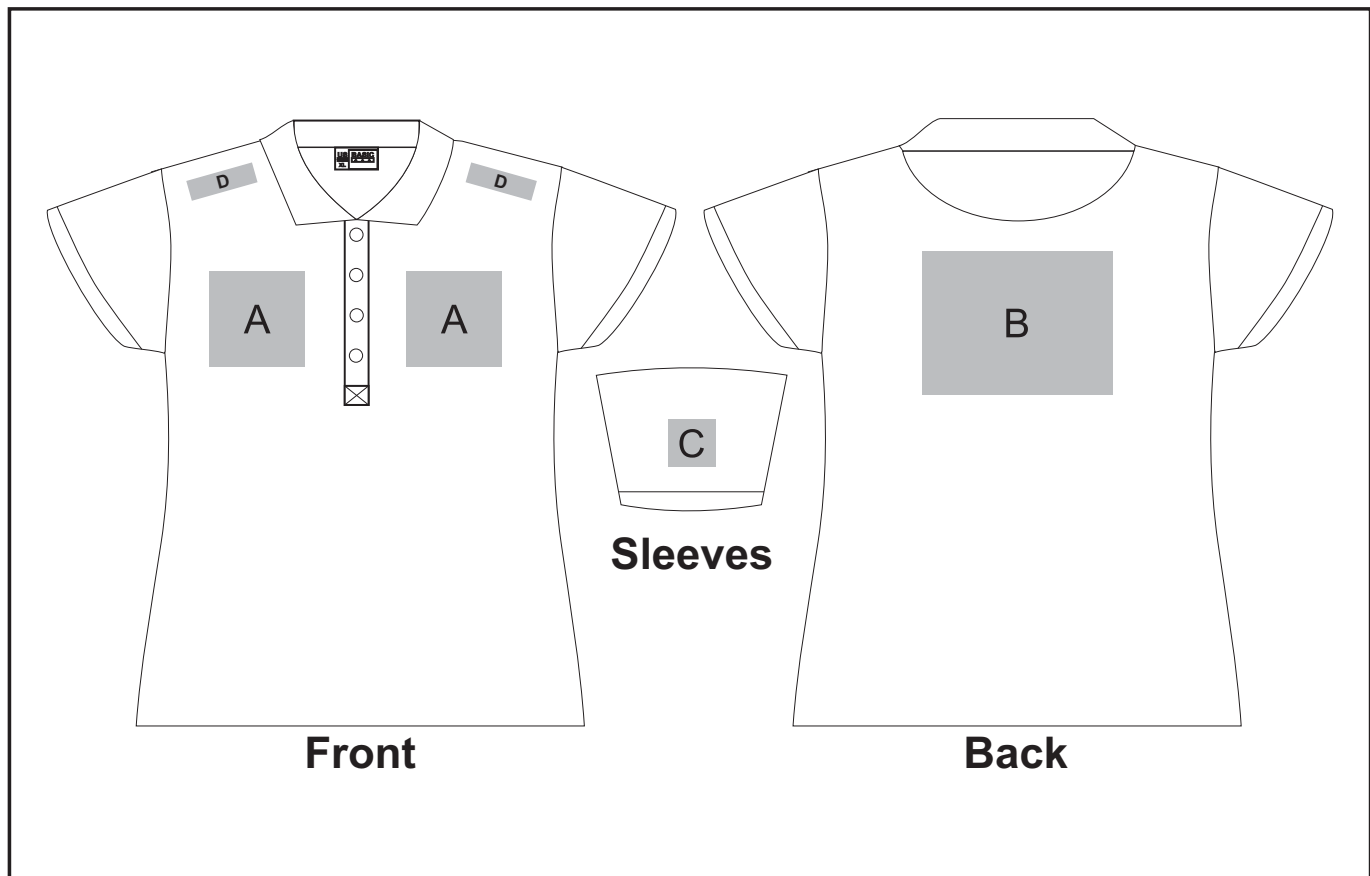

BAS-7777

Solo Golf Shirt - Ladies

Need to know:

- Includes 1-Position Embroidery **OR** 1-Position Digital Transfer (setup fee applies)
- **EMB/DTC inclusive parameters: Left/Right Chest = 100mm x 100mm OR Back = 8000mm²**
- Please note Pos D will be branded +/- 20mm from the top seam

Branding Options:

Position A

1. Embroidery (EMB) - 9 colours
Size: 100mm diameter
2. Digital Transfer Clothing (DTC) - Full colour
Size: 100mm wide x 100mm high

Position B

1. Embroidery (EMB) - 9 colours
Size: 200mm wide x 150mm high
2. Digital Transfer Clothing (DTC) - Full colour
Size: 210mm wide x 148mm high

Position C

1. Embroidery (EMB) - 9 colours
Size: 50mm diameter
2. Digital Transfer Clothing (DTC) - Full colour
Size: 50mm wide x 50mm high

Position D

1. Digital Transfer Clothing (DTC) - Full Colour
Size: 70mm wide x 20mm high