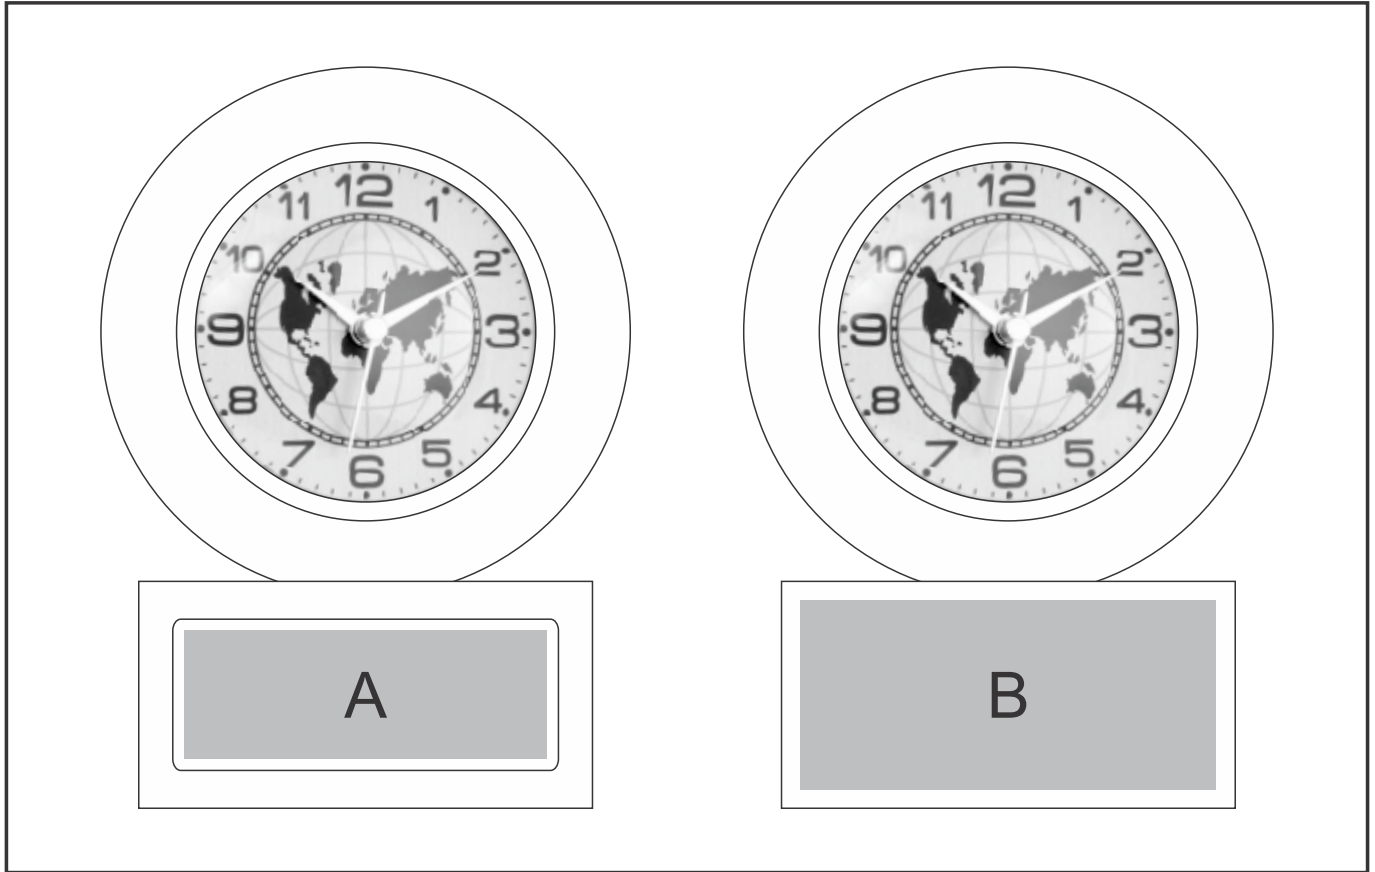

DC-9050

Globetrotter World Clock

Need to know:

- Includes 1-Position Laser Engrave on **Plaque** (setup fee applies)

Branding Options:

Position A

1. Laser Engrave (LB) - Brown
Size: 48mm wide x 17mm high

Position B

1. Pad Print (PC) - 4 colours
Size: 55mm wide x 25mm high
(All 4 sides of base - not on plaque)