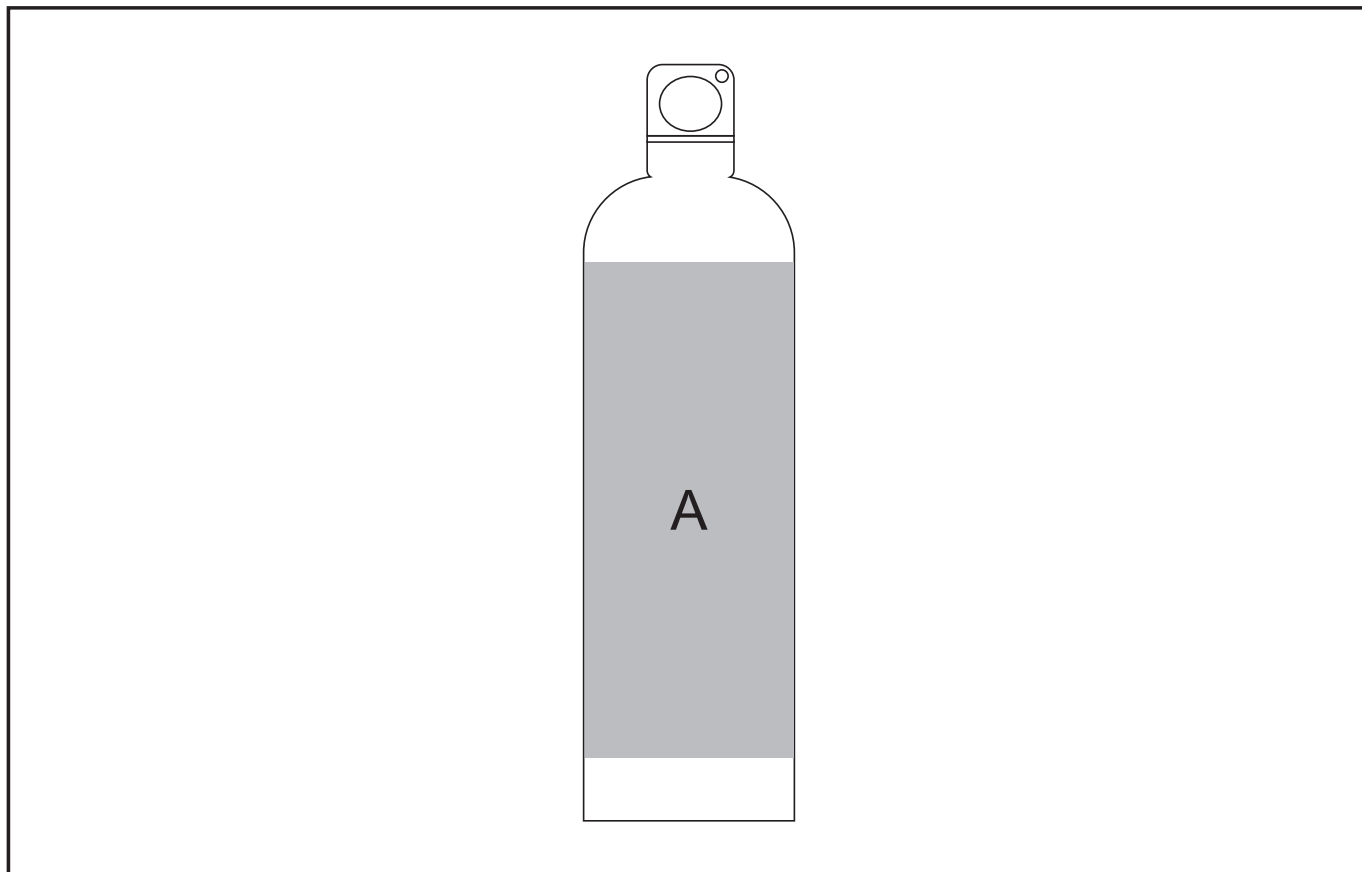

## Solano Water Bottle

### Need to know:

- Includes 1-Position Laser Engraving **OR** 1-Colour, 1-Position Screen Wrap (setup fee applies)
- No Guarantee the lid will line up with print
- DP-D will not be a full wrap due to the inconsistency of the item
- Laser Colour is **SILVER** on White Bottles

#### **Position A**

1. Laser Engrave (LB) - White  
Size: 30mm wide x 115mm high
2. Screen Wrap (SW) - 1 colour  
Size: 140mm wide x 115mm high
3. Pad Print (PC) - 2 to 4 colours  
Size: 33mm wide x 60mm high
4. Direct to Bottle (DP-C) - Full colour  
Size: 100mm wide x 70mm high
5. Direct to Bottle (DP-D) - Full colour  
Size: 215mm wide x 95mm high