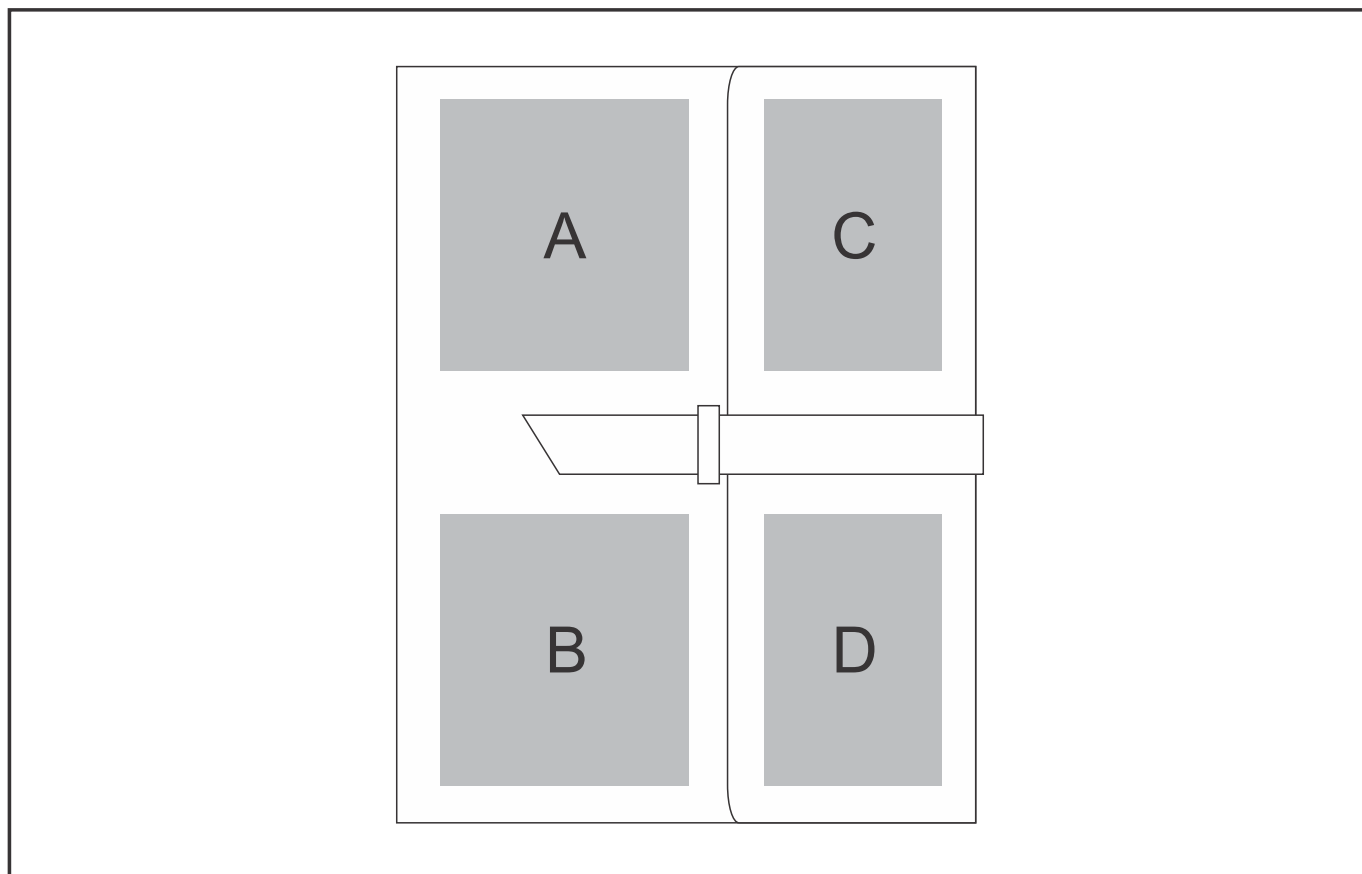

FOLD-2100

Tribeca A4 Folder

Need to know:

- Includes 1-Position Deboss **OR** 1-Colour, 1-Position Screen Print (setup fee applies)
- **Texture will affect the branding**

Branding Options:

Position A, B

1. Deboss (BOS)
Size: 60mm wide x 100mm high
2. Foil (FL)
Size: 60mm wide x 20mm high
3. Screen Print (SC) - 1 colour
Size: 105mm wide x 115mm high

Position C, D

1. Deboss (BOS)
Size: 60mm wide x 100mm high
2. Foil (FL)
Size: 60mm wide x 20mm high
3. Screen Print (SC) - 1 colour
Size: 75mm wide x 115mm high