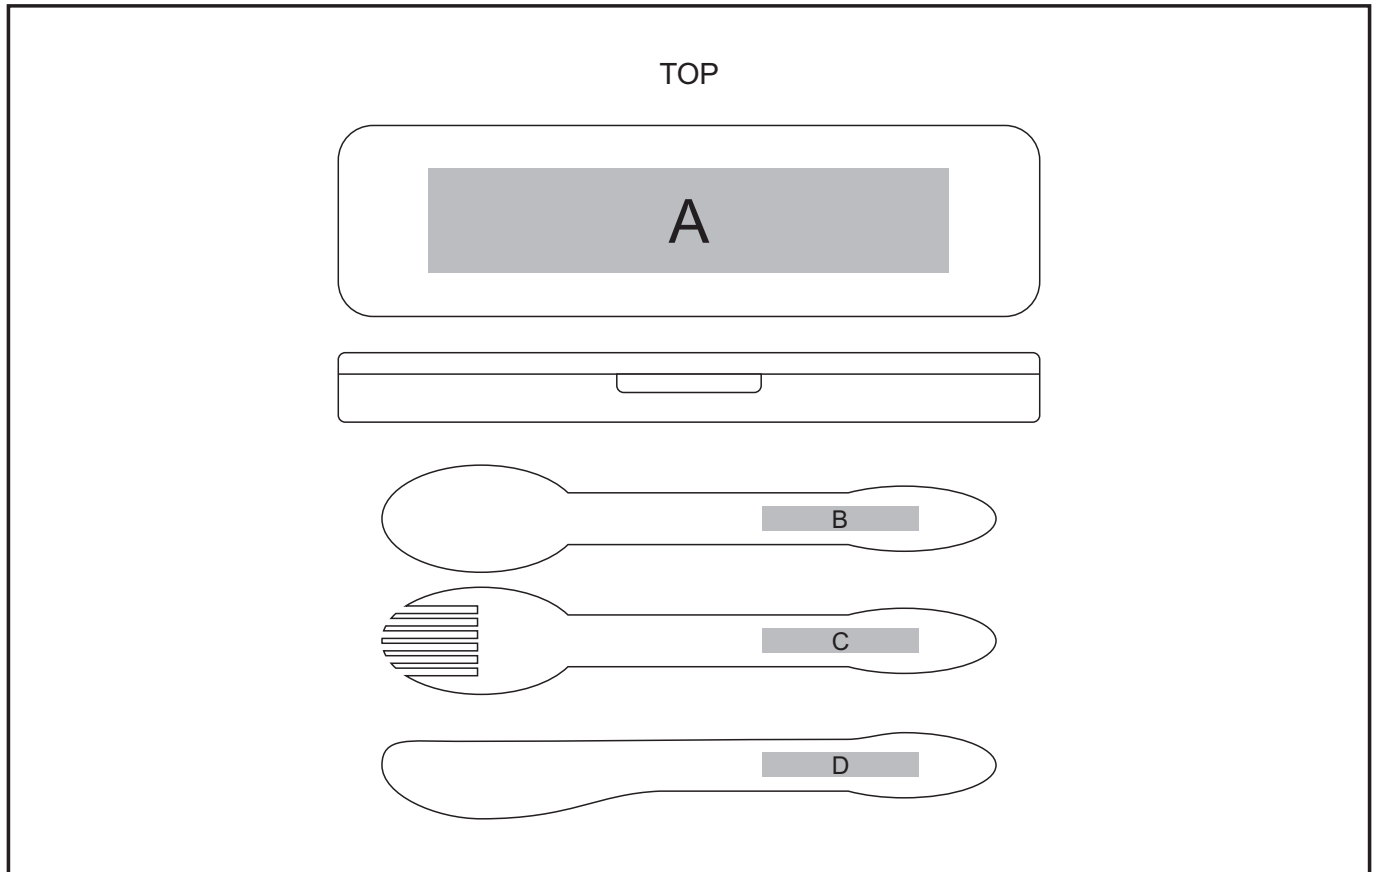

GIFT-54100

Okiyo Heiki Wheat Straw Cutlery Set

Also available in

Check Logo24
guide and t's & c's

Need to know:

- Includes 1Colour, 1-Position Screen Print (setup fee applies)

Branding Options:

Position A

1. Screen Print (SB) - 1 colour
Size: 150mm wide x 30mm high

Position B,C,D

1. Pad Print (PB) 2 - 4 colour
Size: 45mm wide x 7mm high