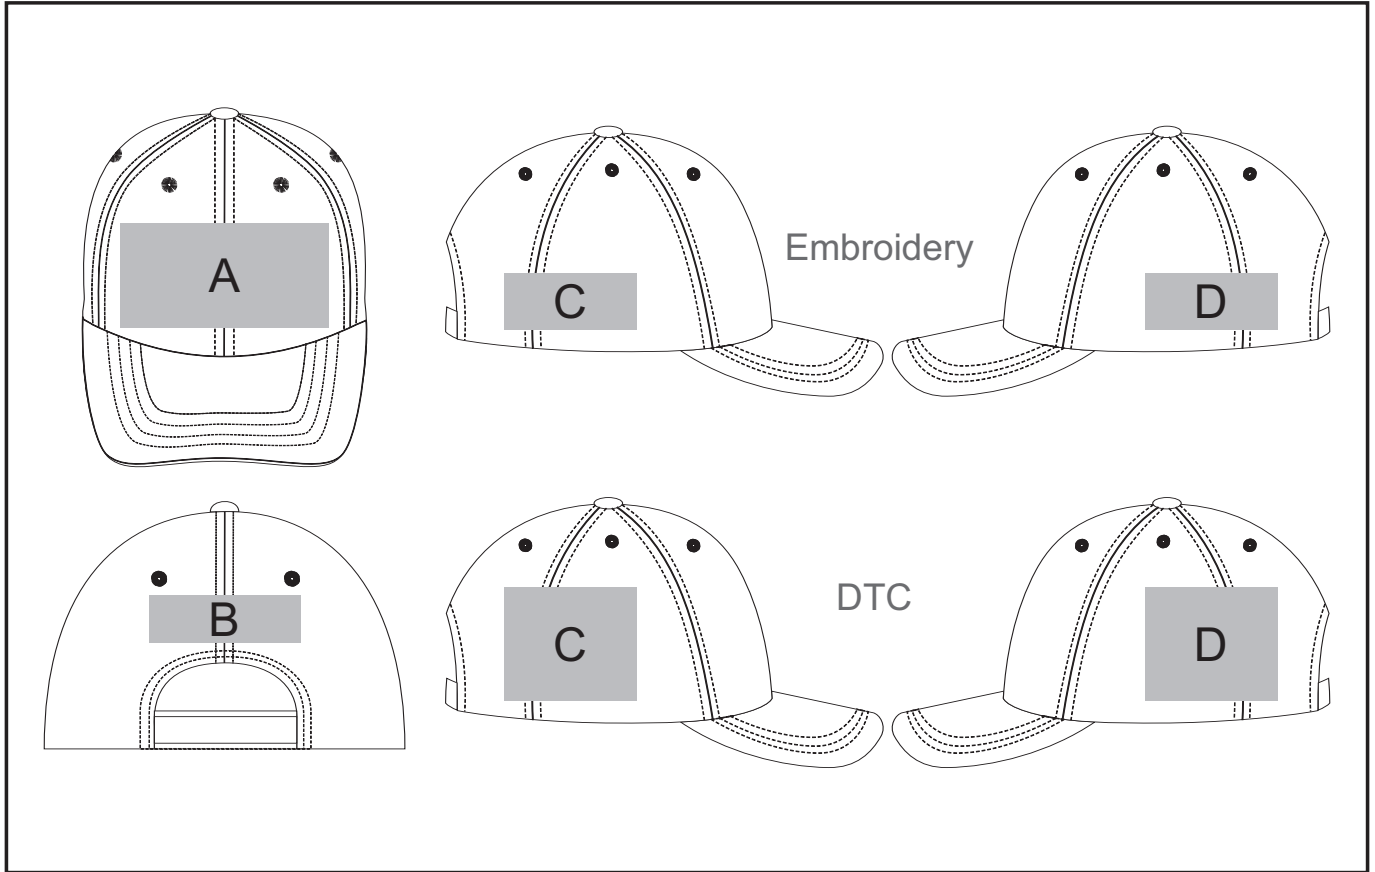

## Velocity 6 Panel Cap

#### **Position A**

1. Embroidery (EMB) - 9 colours  
Size: 110mm wide x 55mm high
2. Digital Transfer Caps (DTC) - Full colour  
Size: 110mm wide x 50mm high

#### **Position B**

1. Embroidery (EMB) - 9 colours  
Size: 80mm wide x 25mm high
2. Digital Transfer Caps (DTC) - Full colour  
Size: 50mm wide x 20mm high

#### **Position C, D**

1. Embroidery (EMB) - 9 colours  
Size: 70mm wide x 30mm high
2. Digital Transfer Caps (DTC) - Full colour  
Size: 70mm wide x 60mm high