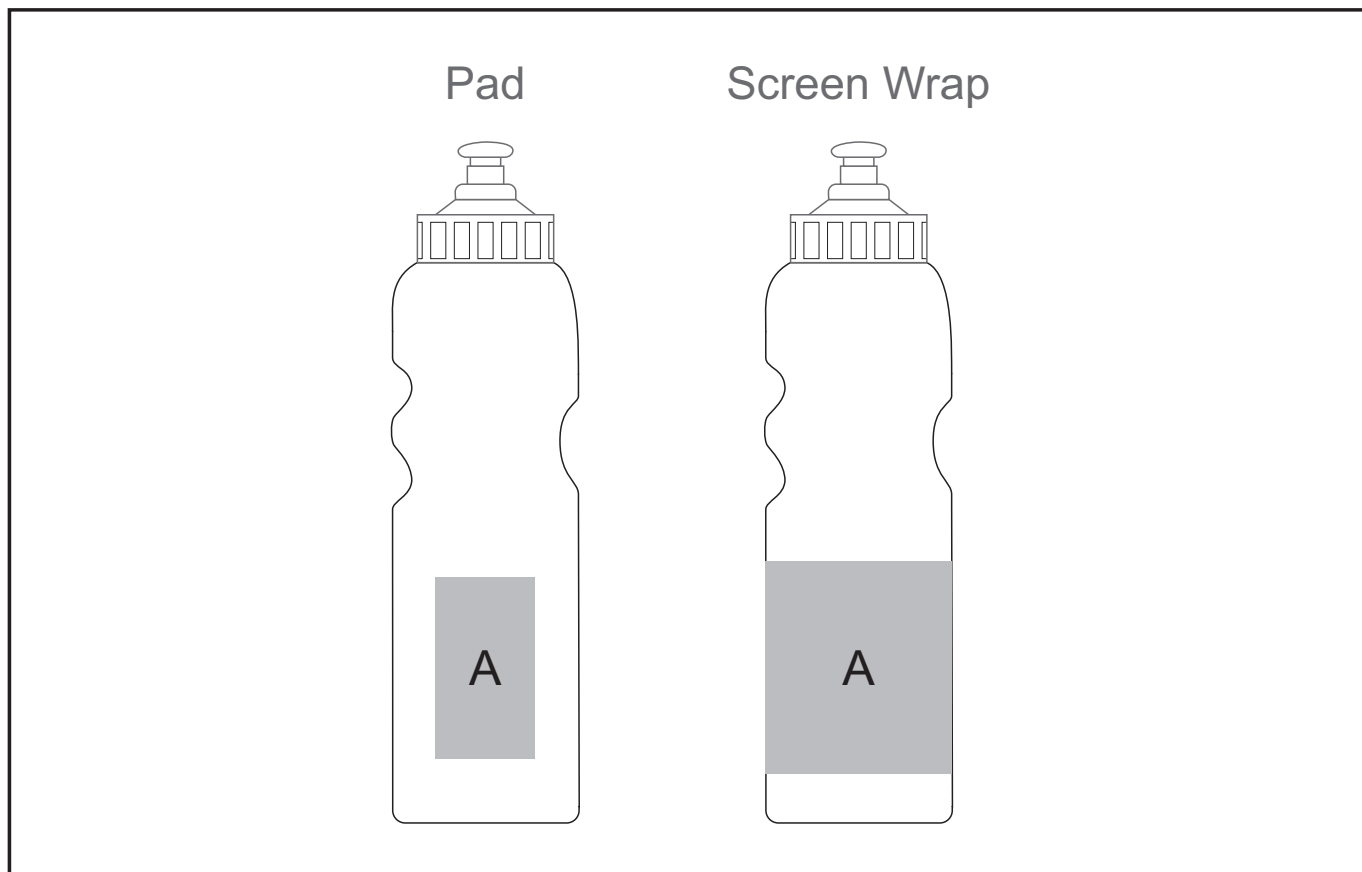

IDEA-54024

Riviera Water Bottle

Need to know:

- Includes 1-Colour, 1-Position Screen Wrap (setup fee applies)

Branding Options:

Position A

1. Pad Print (PB) - 2 to 4 colours
Size: 33mm wide x 60mm high
2. Screen Wrap (SW) - 1 colour
Size: 90mm wide x 70mm high