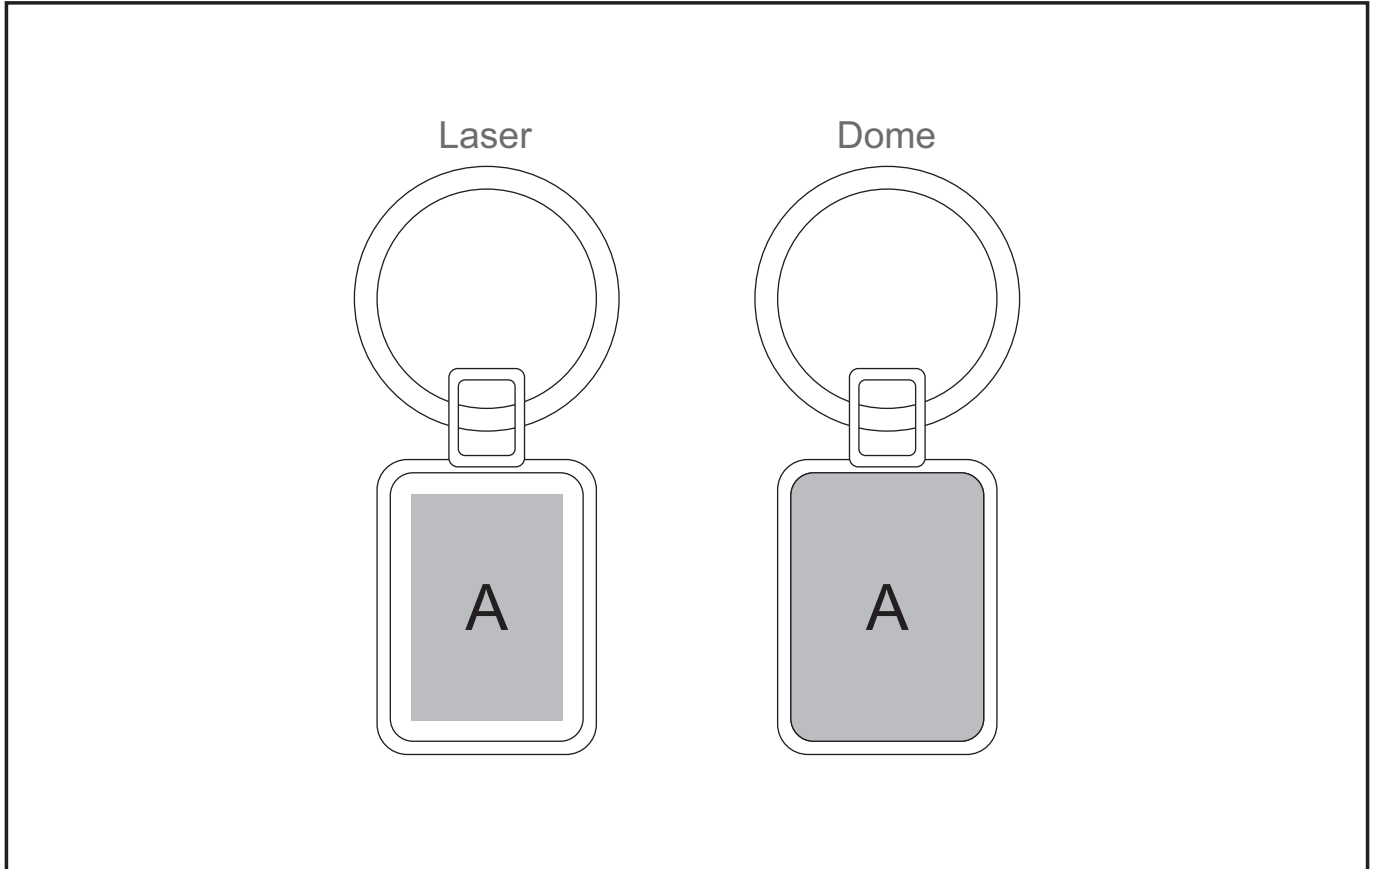

### Need to know:

- Includes 1-Position Laser Engrave (setup fee applies)
- Both sides can be branded

#### Position A

1. Laser Engrave (LB) - Brown  
Size: 20mm wide x 30mm high
2. Dome Sticker (DB) - Brown  
Size: 25.5mm wide x 35.5mm high