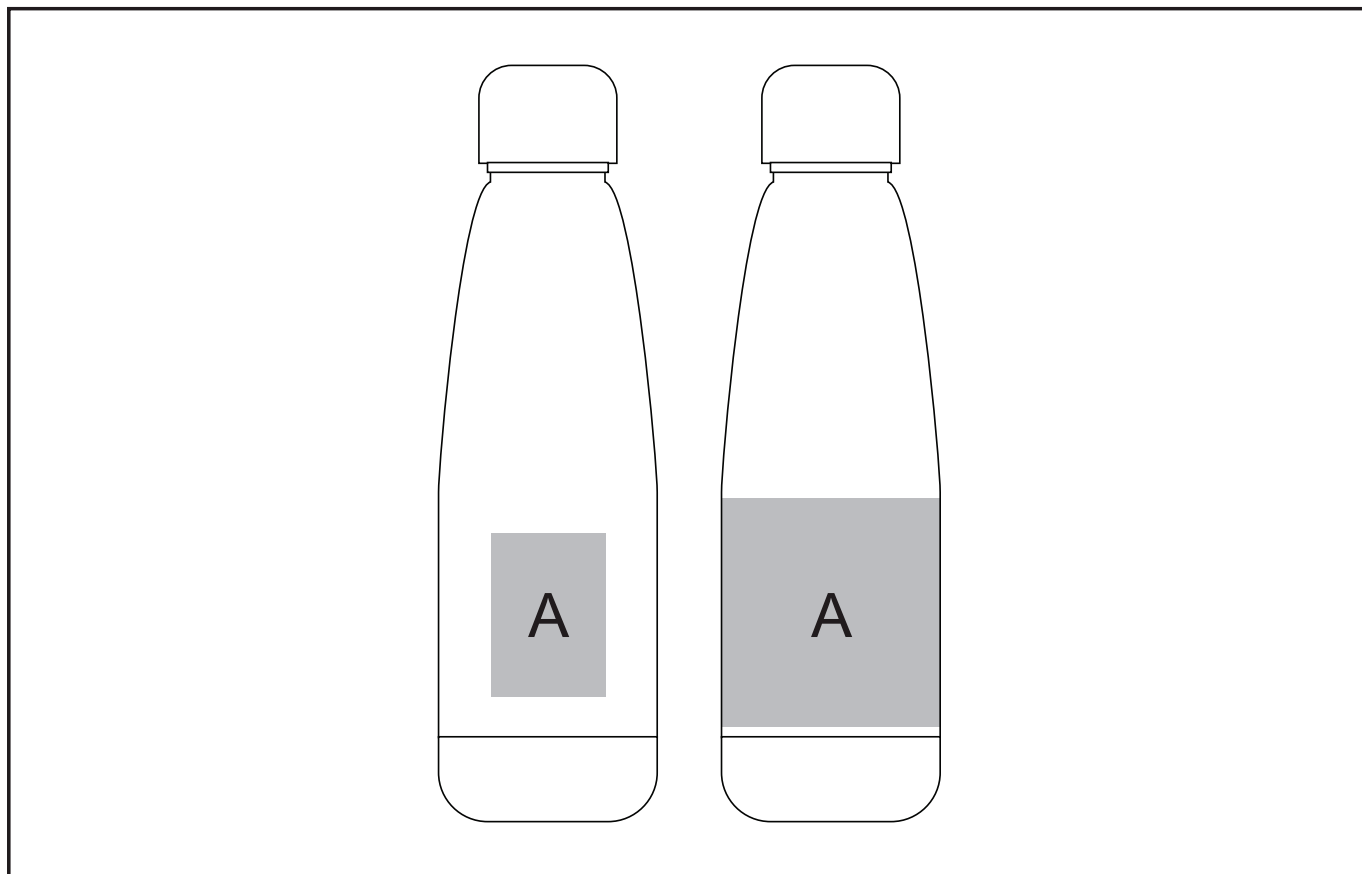

## Whanganui Water Bottle

### Need to know:

- Includes 1 Colour, 1-Position Screen Wrap (setup fee applies)
- DP-D will not be a full wrap due to the inconsistency of the item

#### **Position A**

1. Pad Print (PB) 4 colour  
Size: 35mm wide x 50mm high
2. Direct to Bottle (DP) full colour  
Size: 100mm wide x 70mm high
3. Direct to Bottle (DP) full colour  
Size: 215mm wide x 70mm high
4. Screen Wrap (SW) 1 colour  
Size: 140mm wide x 35mm high