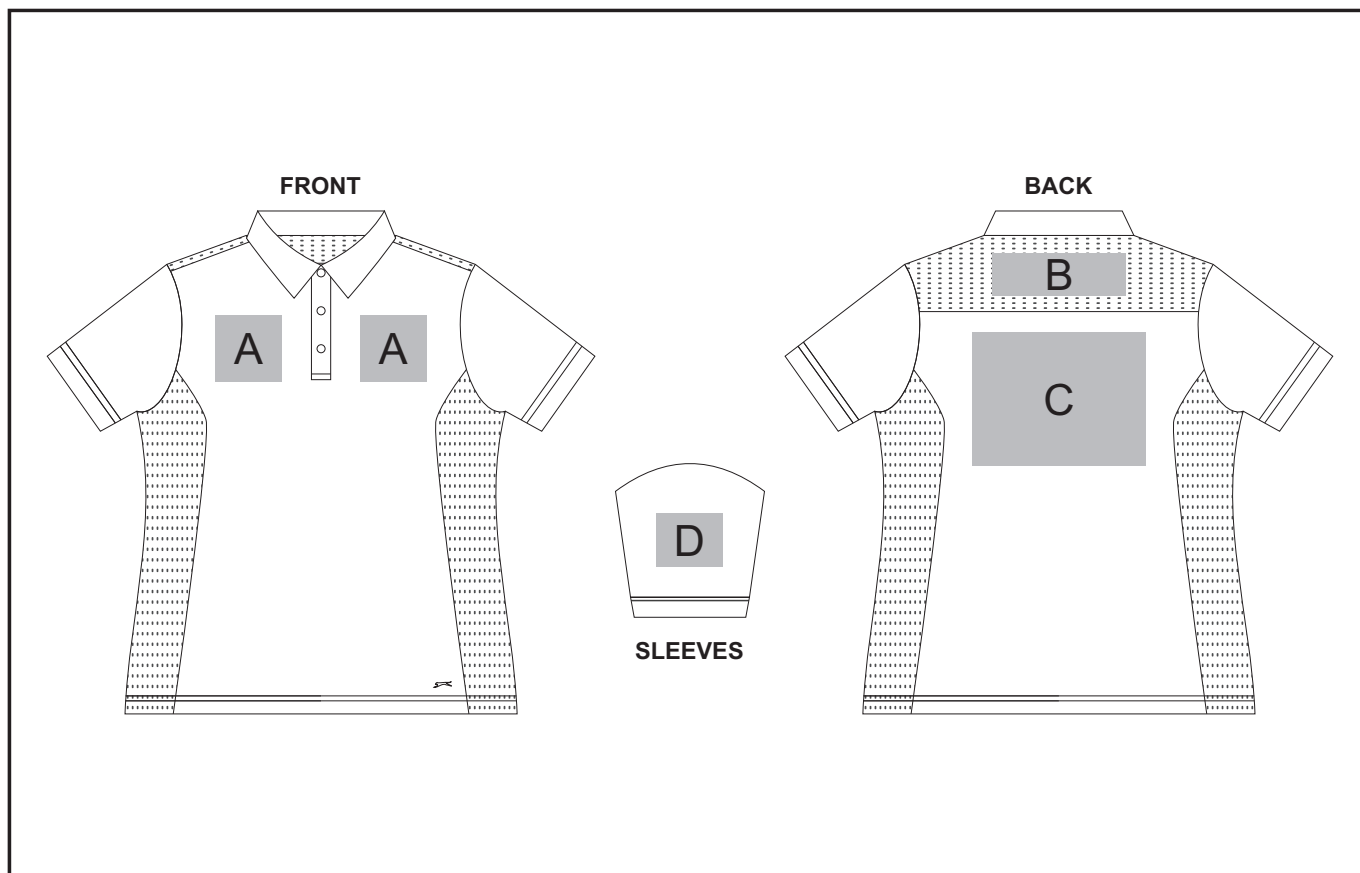

SLAZ-11401

Ladies Glendower Golf Shirt

Also available in

Check Logo24
guide and t's & c's

Need to know:

- Includes 1-Position Embroidery **OR** 1-Position Digital Transfer **OR** 1-Position Deboss **OR** 1-Position Laser Engraving (setup fee applies)
- **No Laser offered on BLR**
- **DTC/EMB inclusive Parameters: Left/Right Chest or Back = 100mm x 100mm**

Branding Options:

Position A

1. Embroidery (EMB) - 9 Colour
  Size: 100mm wide x 100mm high
2. Digital Transfer (DTC) - Full Colour
  Size: 100mm wide x 100mm high
3. Screen Print (SA) - 6 Colour
  Size: 100mm wide x 80mm high
4. Laser Engraving (LG) - Tonal
  Size: 100mm wide x 80mm high
5. Deboss (BOS) - Tonal
  Size: 100mm wide x 50mm high

Position B

1. Digital Transfer (DTC) - Full Colour
  Size: 60mm wide x 200mm high

Position C

1. Embroidery (EMB) - 9 Colour
  Size: 200mm wide x 200mm high
2. Digital Transfer (DTC) - Full Colour
  Size: 210mm wide x 148mm high
3. Screen Print (SA) - 6 Colour
  Size: 260mm wide x 200mm high

Position D

1. Embroidery (EMB) - 9 Colour
  Size: 50mm wide x 50mm high
2. Digital Transfer (DTC) - Full Colour
  Size: 50mm wide x 50mm high
3. Screen Print (SA) - 6 Colour
  Size: 60mm wide x 60mm high
4. Laser Engraving (LG) - Tonal
  Size: 100mm wide x 60mm high
5. Deboss (BOS) - Tonal
  Size: 50mm wide x 30mm high